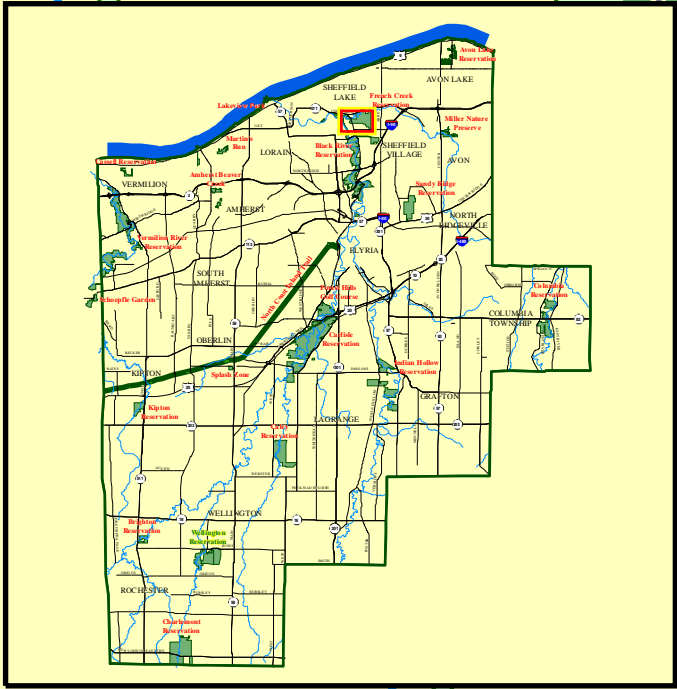

LORAIN COUNTY METRO PARKS

French Creek Reservation

LAND COVER

- Open/Field
- Forest
- Water Feature

TRAILS

- Big Woods Trail (Natural) 0.8 Miles
- Sugar Creek Trail (Woodchips) 0.5 Miles
- Big Woods Trail (Gravel) 1.5 Miles
- Nature Center Trail (Woodchips) 0.1 Miles
- Nature Center Trail (Asphalt) 0.1 Miles
- Nature Center Trail (Gravel) 0.6 Miles

SYMBOLS

- Playground
- Picnic Shelter
- Overlook
- Drinking Fountain
- Restrooms

Pine Tree Picnic Area Entrance
4921 Sheffield French Creek Rd