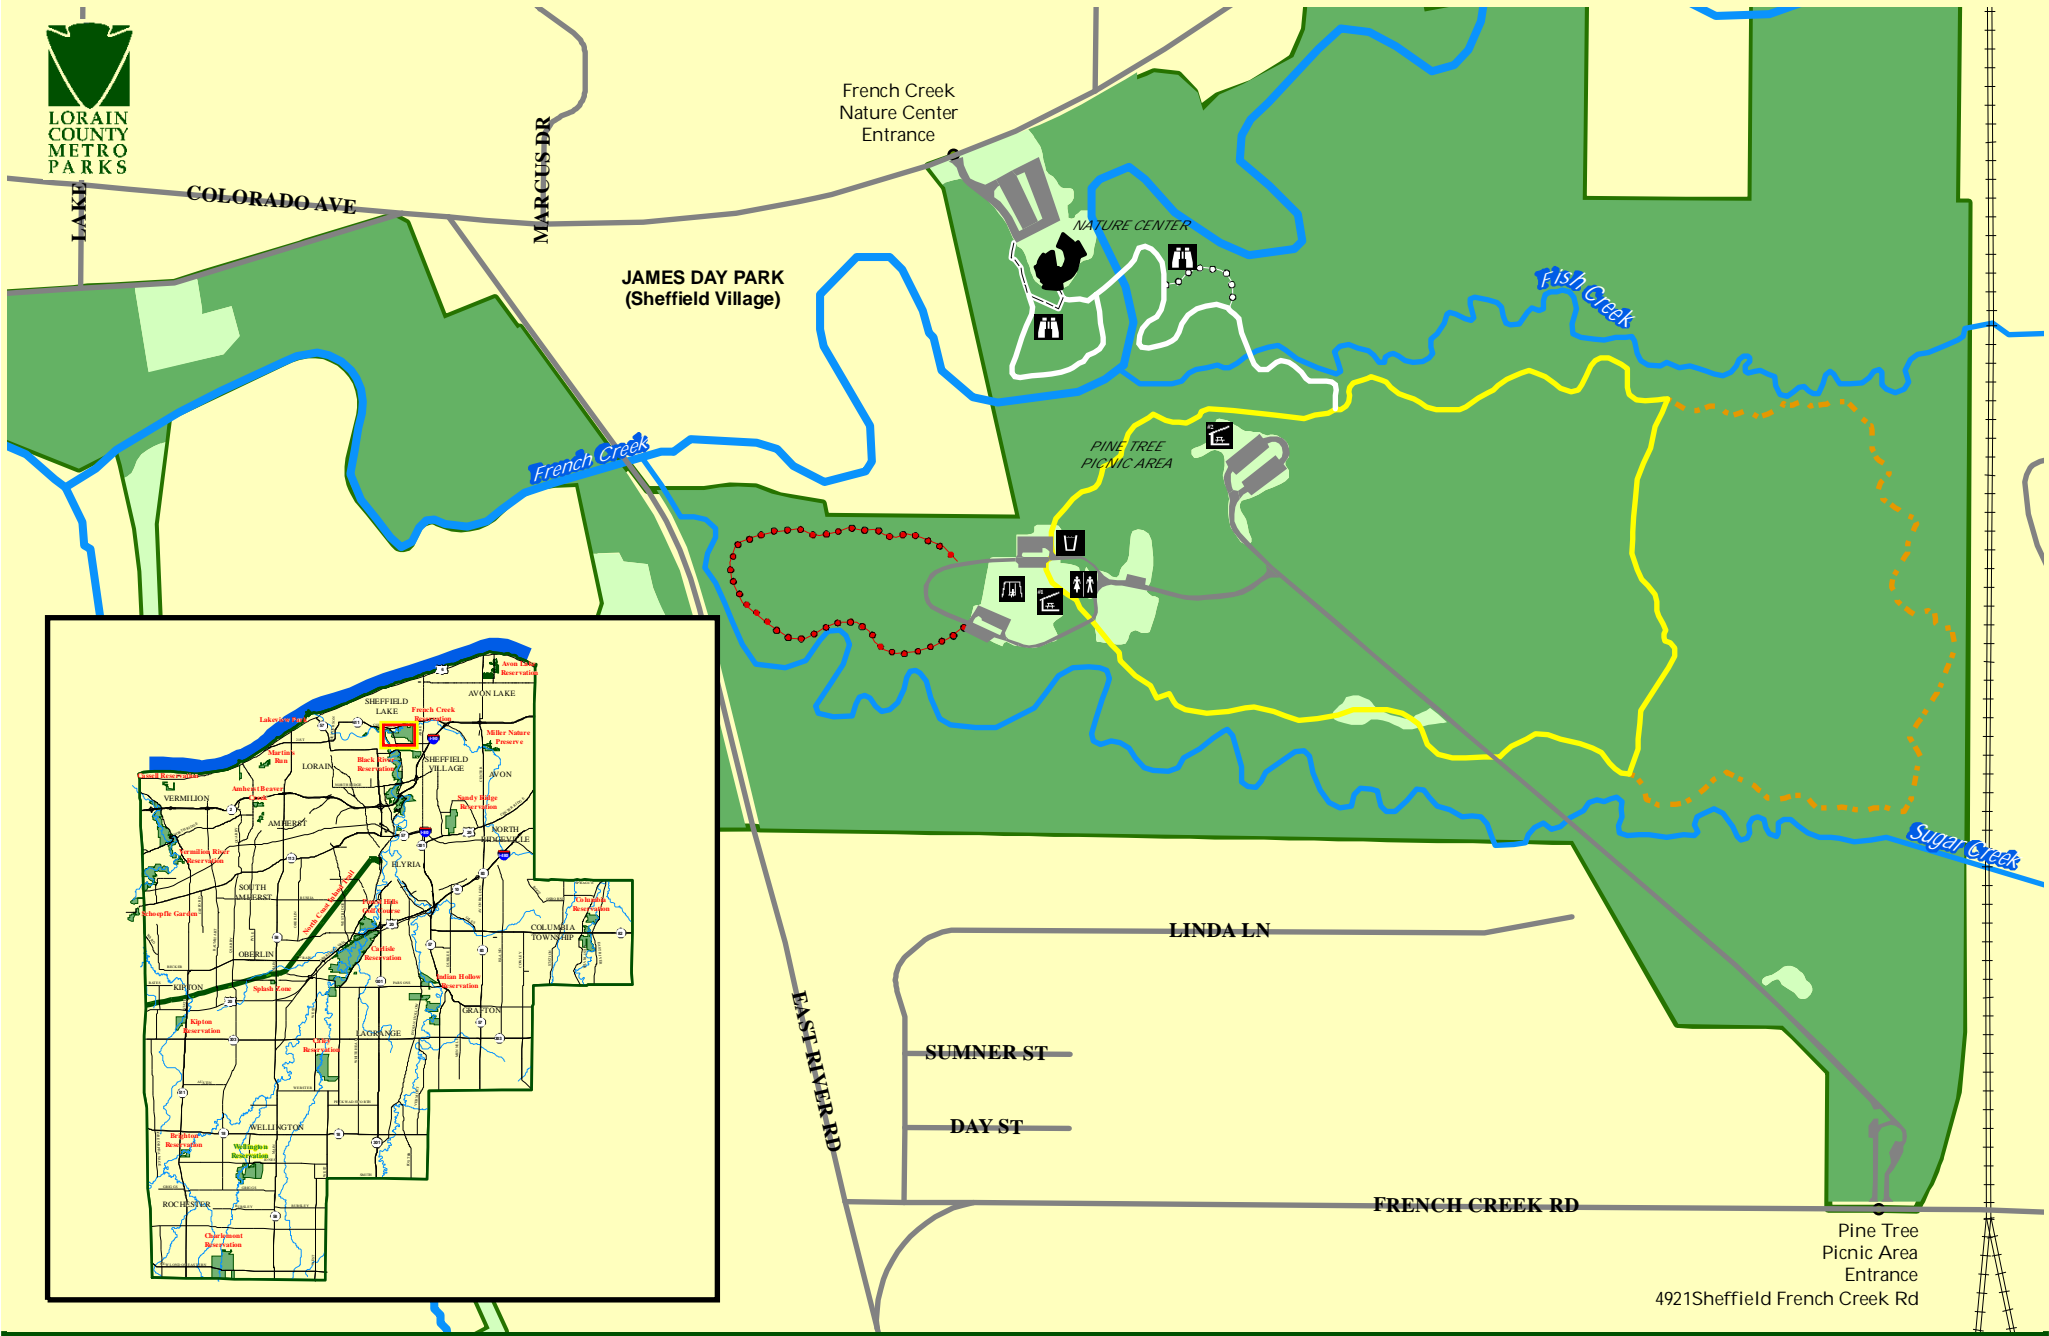

LORAIN COUNTY METRO PARKS

French Creek Reservation

LAND COVER

- Open/Field
- Forest
- Water Feature

TRAILS

- Big Woods Trail (Natural) 0.8 Miles
- Sugar Creek Trail (Woodchips) 0.5 Miles
- Big Woods Trail (Gravel) 1.5 Miles
- Nature Center Trail (Woodchips) 0.1 Miles
- Nature Center Trail (Asphalt) 0.1 Miles
- Nature Center Trail (Gravel) 0.6 Miles

SYMBOLS

- Playground
- Picnic Shelter
- Overlook
- Drinking Fountain
- Restrooms

Pine Tree Picnic Area Entrance
4921 Sheffield French Creek Rd