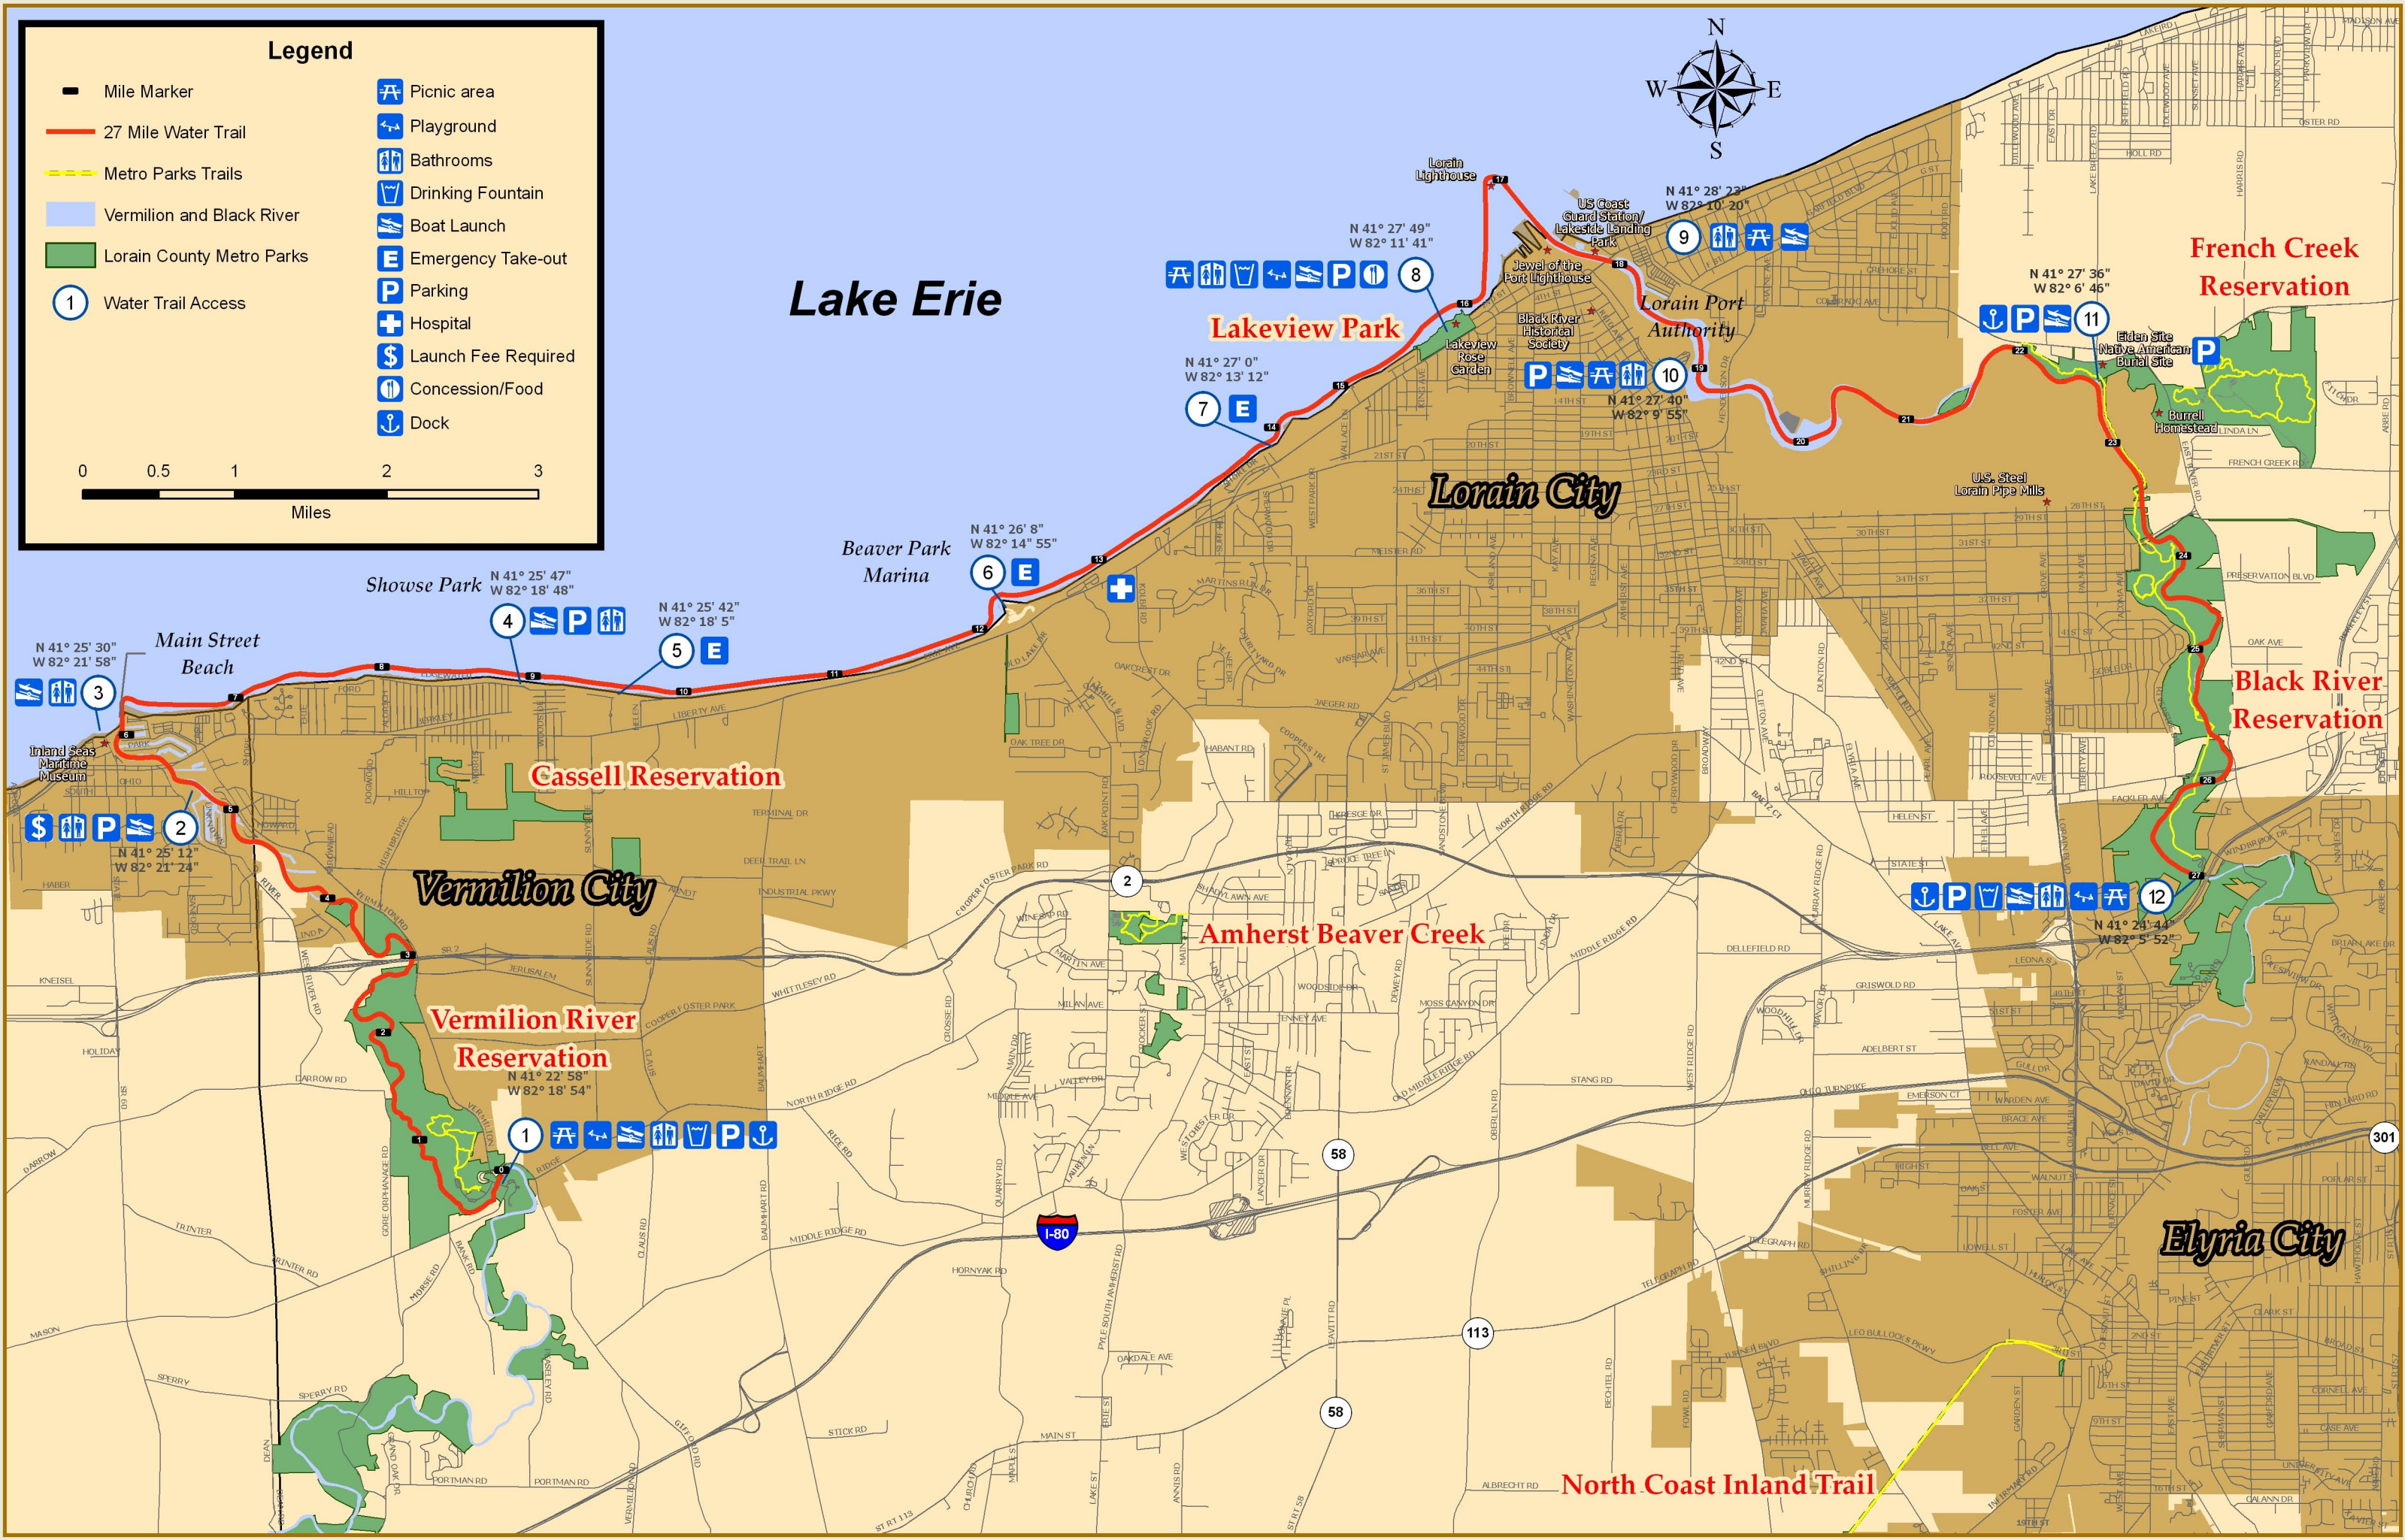

Legend

- Mile Marker
- 27 Mile Water Trail
- Metro Parks Trails
- Vermilion and Black River
- Lorain County Metro Parks
- Water Trail Access
- Picnic area
- Playground
- Bathrooms
- Drinking Fountain
- Boat Launch
- Emergency Take-out
- Parking
- Hospital
- Launch Fee Required
- Concession/Food
- Dock

Lake Erie

Lakeview Park

Lorain City

Vermilion City

Amherst Beaver Creek

Elyria City

French Creek Reservation

Black River Reservation

Vermilion River Reservation

Cassell Reservation

North Coast Inland Trail

Main Street Beach

Inland Seas Maritime Museum

Lorain Lighthouse

US Coast Guard Station/Lakeside Landing Park

Jewel of the Port Lighthouse

Black River Historical Society

Lakeview Rose Garden

U.S. Steel Lorain Pipe Mills

Burrell Homestead

Elden Site Native American Burial Site

Showse Park

Beaver Park Marina